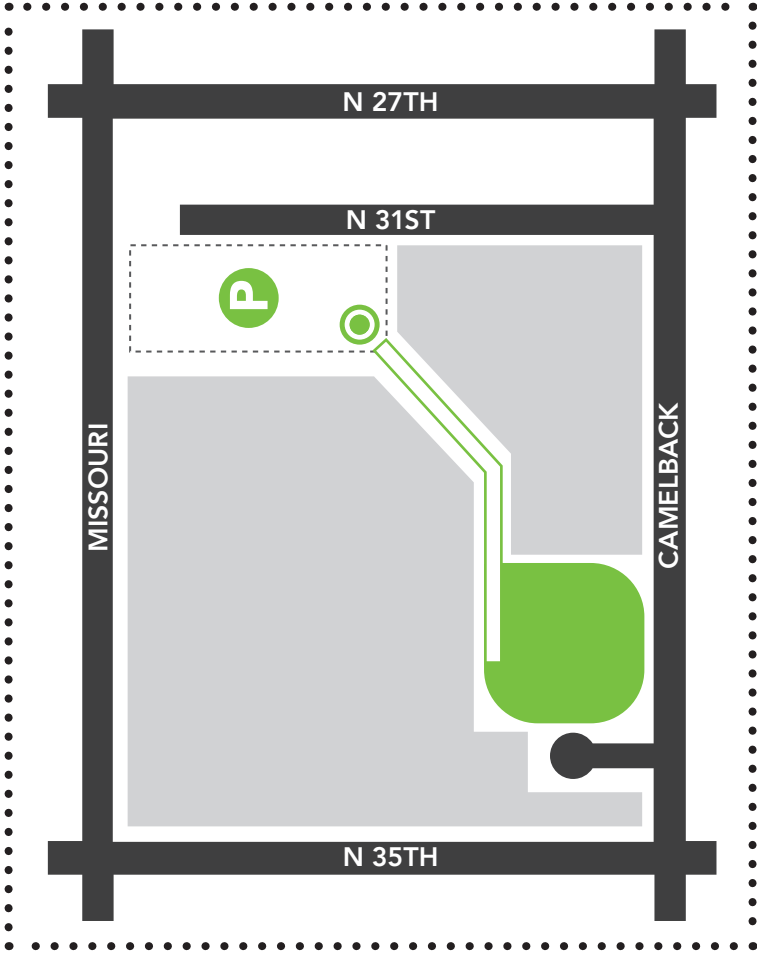

Public Parking

Student Drop Off

GCU Arena

Directions from I-17:

EXIT on Camelback
WEST on Camelback
NORTH on 31st Ave
PARKING on left

Directions from Airport:

TAKE 202 WEST
CONTINUE WEST I-10
NORTH on I-17 (exit 143A)
EXIT on Camelback
WEST on Camelback
NORTH on 31st Ave
PARKING on left

2016 Graduation

Thursday, July 7 at 6 P.M.
Grand Canyon University
3300 W. Camelback Road | Phoenix, AZ 85017

Primavera
ONLINE HIGH SCHOOL®