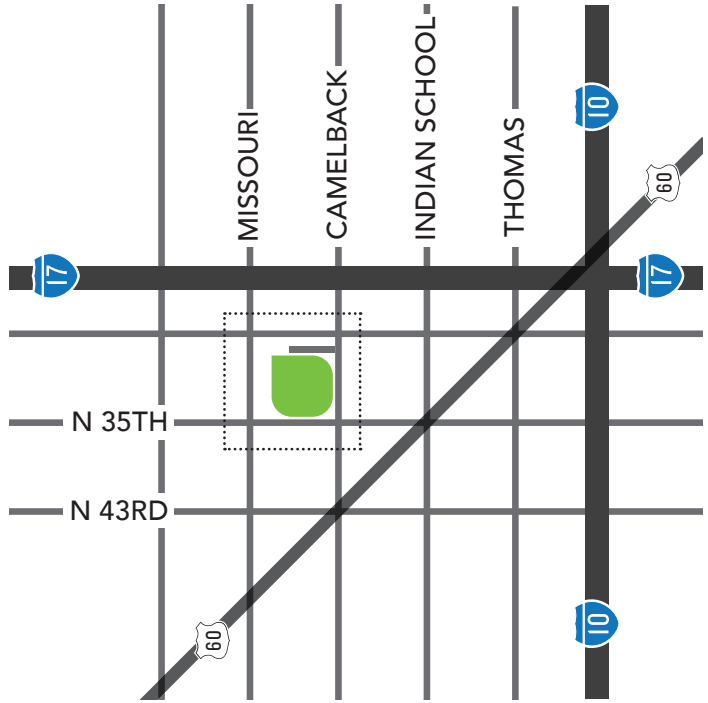

We look forward to celebrating this special occasion with you—what an accomplishment!

Sincerely,

Primavera Faculty and Staff

Public Parking

Student Drop Off

GCU Arena

Directions from I-17:

EXIT on Camelback  
WEST on Camelback  
NORTH on 31st Ave  
PARKING on left

Directions from Airport:

TAKE 202 WEST  
CONTINUE WEST I-10  
NORTH on I-17 (exit 143A)  
EXIT on Camelback  
WEST on Camelback  
NORTH on 31st Ave  
PARKING on left